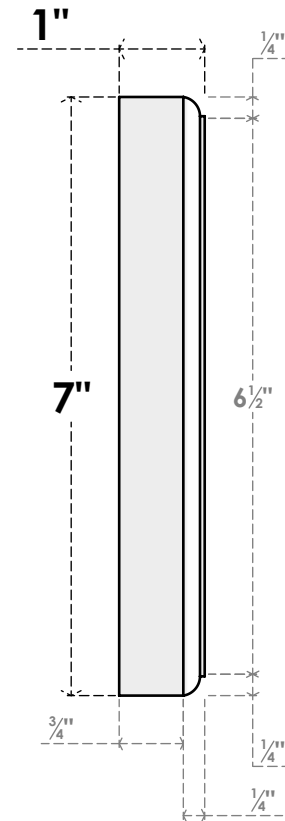

ROSP070X070X100SDG11

7"W X 7"H X 1"P STANDARD SEDGWICK FLOWER ROSETTE WITH ROUNDED EDGE, ARCHITECTURAL GRADE PVC

FRONT

SIDE

EKENA MILLWORK
2300 WEST MAIN ST.
CLARKSVILLE, TX 75426
TOLL FREE: 866-607-0453
WWW.EKENAMILLWORK.COM

NOTES

1. INSTALLATION TO BE COMPLETED IN ACCORDANCE WITH MANUFACTURER'S SPECIFICATIONS.
2. DRAWING MAY NOT BE TO SCALE
3. THIS DRAWING IS INTENDED FOR DESIGN AND PLANNING PURPOSES ONLY.
4. ALL INFORMATION CONTAINED HEREIN WAS CURRENT AT THE TIME OF DEVELOPMENT BUT MUST BE REVIEWED AND APPROVED BY THE PRODUCT MANUFACTURER TO BE CONSIDERED ACCURATE.
5. ARCHITECTURAL GRADE PVC PRODUCTS ARE MADE FROM EXPANDED CELLULAR PVC AND COME NATURALLY WHITE BUT MAY BE PAINTED