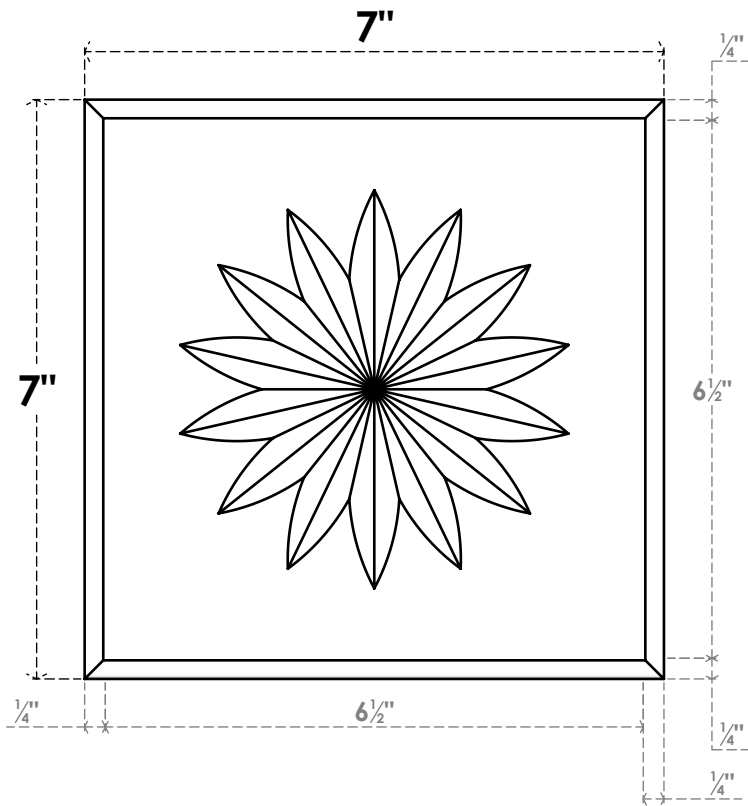

ROSP070X070X100SDG11

7"W X 7"H X 1"P STANDARD SEDGWICK FLOWER ROSETTE WITH ROUNDED EDGE, ARCHITECTURAL GRADE PVC

FRONT

SIDE

EKENA MILLWORK
2300 WEST MAIN ST.
CLARKSVILLE, TX 75426
TOLL FREE: 866-607-0453
WWW.EKENAMILLWORK.COM